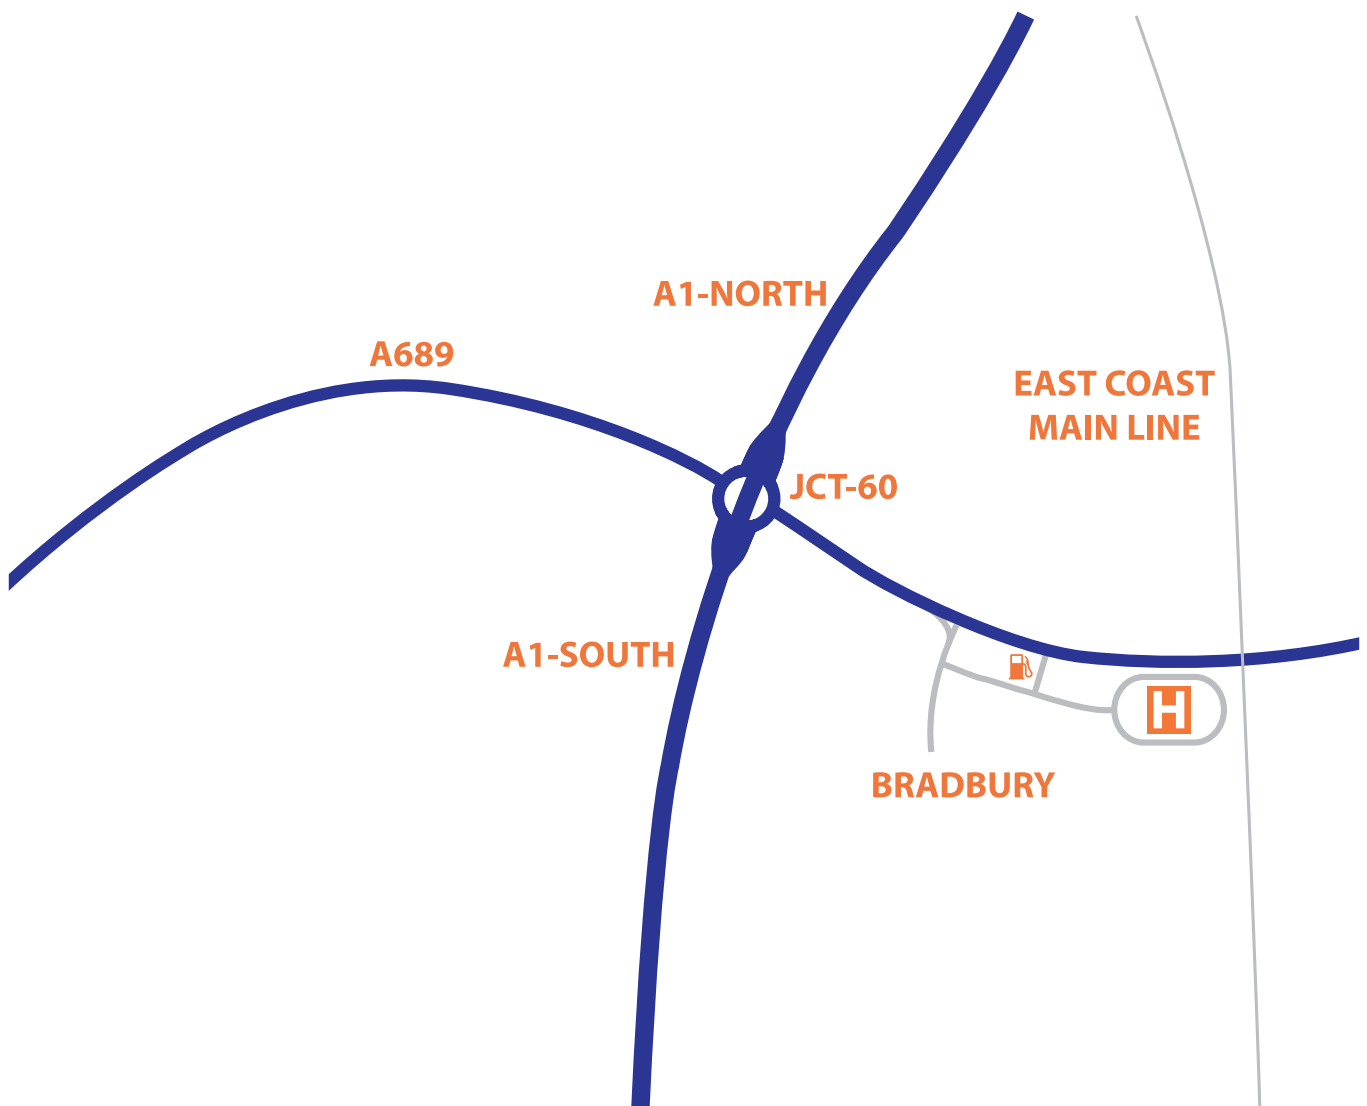

WEAR REFERRALS

DIRECTIONS

LOCATED JUST OFF THE A1 AT JUNCTION 60

WEAR REFERRALS, VETERINARY HOSPITAL, BRADBURY, STOCKTON-ON-TEES, TS21 2ES

T: 01388 777 770 | WWW.WEAR-REFERRALS.CO.UK